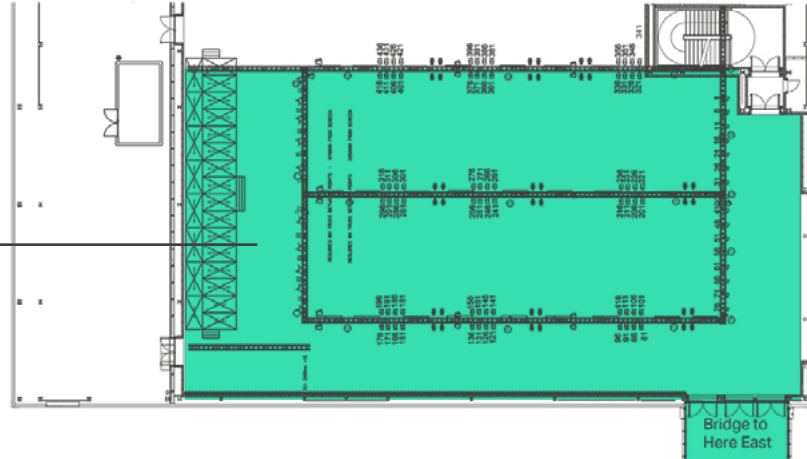

# Floor plan

The Theatre  
1,276m<sup>2</sup>

First Floor Reception  
2,385m<sup>2</sup>